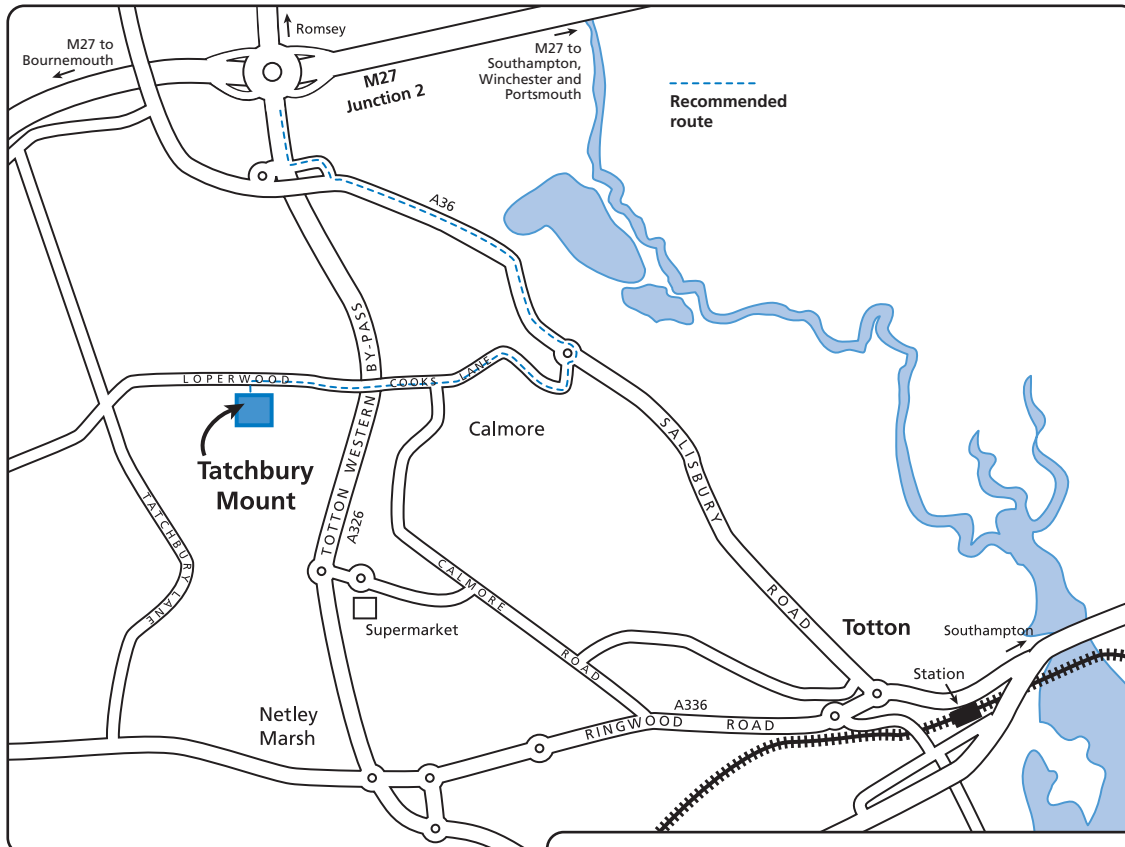

How to find us

Tatchbury Mount

Loperwood, Calmore, Southampton, SO40 2RZ

Tel: 023 8087 4000

Approaching from Salisbury and Winchester/ Romsey A31

Proceed to roundabout A31/A36 and take the exit for the M27, take the second exit at Junction 2 roundabout. Then follow instructions as from M27.

Approaching from M27

Exit motorway at Junction 2 and take the A326 exit from the roundabout (Totton & Western Bypass) - proceed approximately 300 yards and exit the Bypass (sign posted Totton Town Centre). Turn left towards Totton Town Centre and proceed along the A36 until the Calmore Industrial Estate roundabout. Take the last exit and within 100m bear to the right. Proceed along Cooks Lane, cross over the bypass bridge and proceed straight on for 1/2 mile where you will see the Tatchbury entrance on your left.

Approaching from Totton

Take the Salisbury Road A36 for 1 1/2 miles, turn left at Calmore roundabout, immediately right and then follow the road along to Tatchbury Mount.